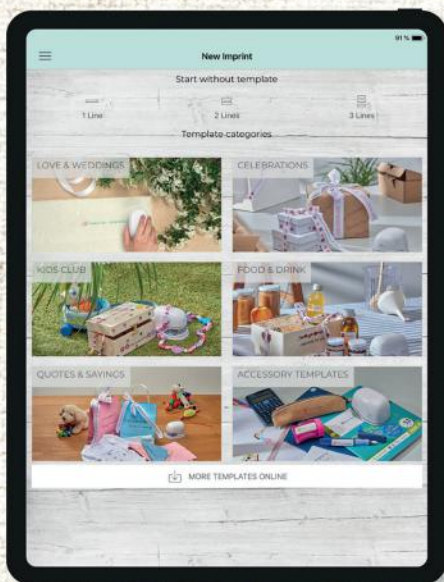

### **Multi-colour printing**

Not one, not two, not three colours - print any colour combination in high resolution.

### **Portable and mobile**

Take the e-mark create with you - computer-mouse sized, it easily fits in your bag! Design and send imprints with your mobile phone or tablet and print with the e-mark no matter where you are.

# Design it e-mark create app

The e-mark create is operated through the e-mark create app. Design your imprints directly in the app by adding images and texts or find numerous premade templates already in the app for immediate use.